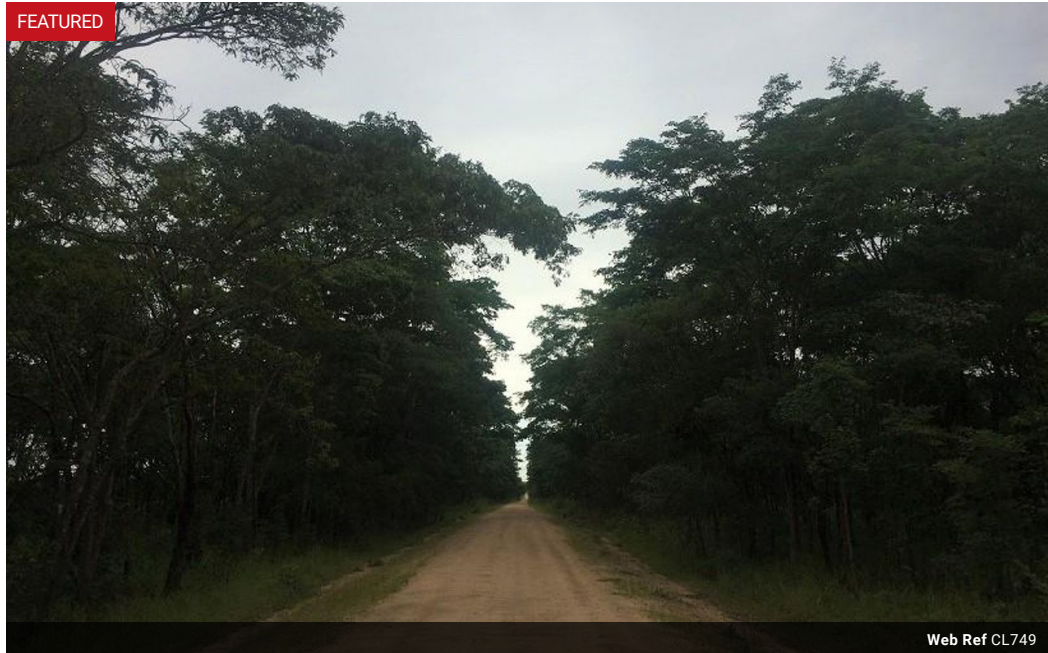

Elvira Brentnall
+260968 336061
elvira@seeff.com

Contact Lusaka

+260 954152925

Foxdale Court 114
1st Floor, Second Building
609 Zambezi Road
Roma
Lusaka
10101

FEATURED

Web Ref CL749

ZMW2,500,000

Virgin Land Kapiri Mposhi

This is a 231 Ha of virgin land in Kapiri Mposhi bordering perennial stream on one side. Beautiful indigenous woodlands suitable for: Cattle, sheep or game as well as growing Mangoes, Avocados, Citrus fruits, Cashews or building a bush lodge. It is 10 km away from tar road on a well maintained dirt road. 20 km from Kapiri Mposhi town. 45 km form Kabwe. Electricity is 2km away, and dam could be placed by the stream. Neighbouring large commercial farms with houses to let while building... Well priced property.

Features