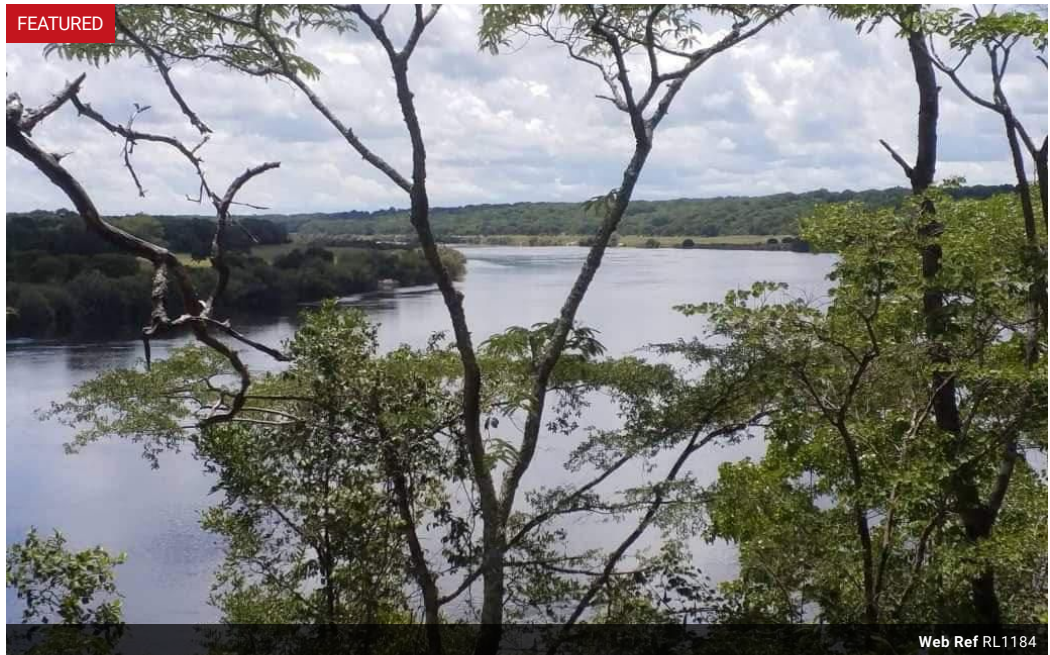

Elvira Brentnall
+260968 336061
elvira@seeff.com

Contact Lusaka

+260 954152925

Foxdale Court 114
1st Floor, Second Building
609 Zambezi Road
Roma
Lusaka
10101

FEATURED

Web Ref RL1184

POA

Farmland in Zambezi - NW Province

This is a 250 Ha of virgin land in Zambezi, North-Western Province. It has a good location with about 300m frontage on The Zambezi River. 1000 km from Lusaka on a good tarred road and only 20 km about on gravel. It is 11km from Chitokoloki Hospital and near Overland Missions. The land is on title and there is a possibility of 50 Ha more being added. Kindly contact me if interested in this land.

Features